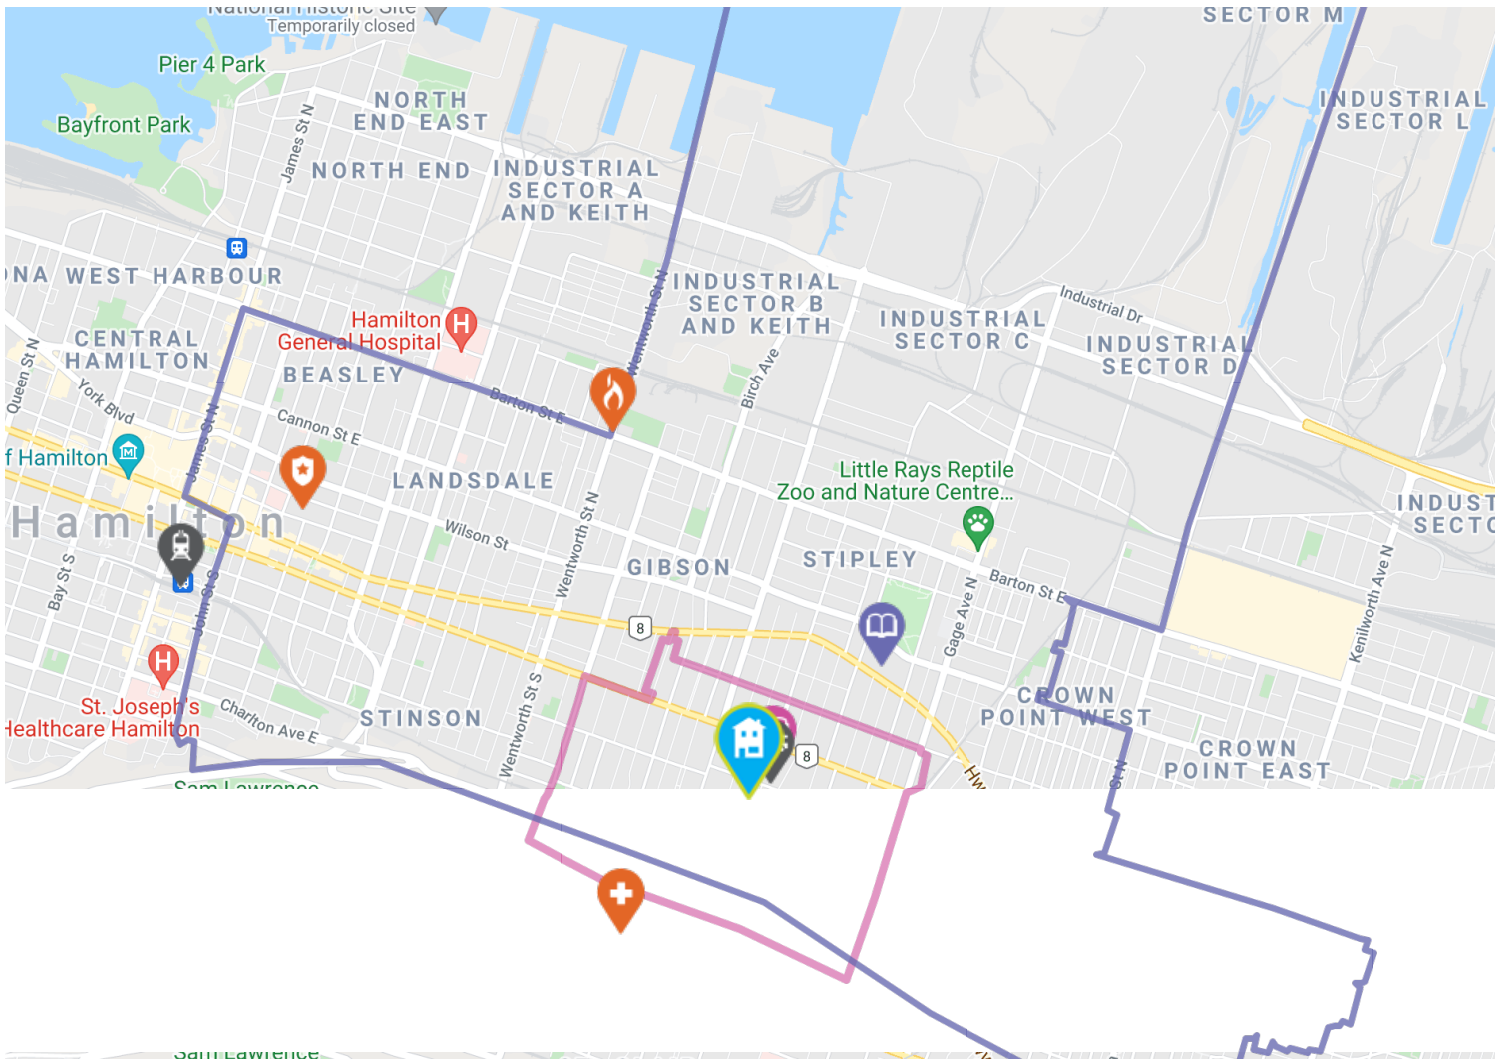

CONVENIENCE

Being close to things you need every day makes life so much easier. See the conveniently located retailers near you below:

Price Chopper about a 19 minute walk - 1.4 KM away

Address 869 Barton E, Hamilton, ON

Esso about a 19 minute walk - 1.4 KM away

Address 799 Barton St E, Hamilton, ON, L8L 3B2

Tim Hortons about a 5 minute walk - 0.4 KM away

Address 888 Main St E, Hamilton, ON, L8M 1M3

Fit4Less
2.3 KM away

Address 1211 Barton St E, Hamilton, ON, L8H 2V4